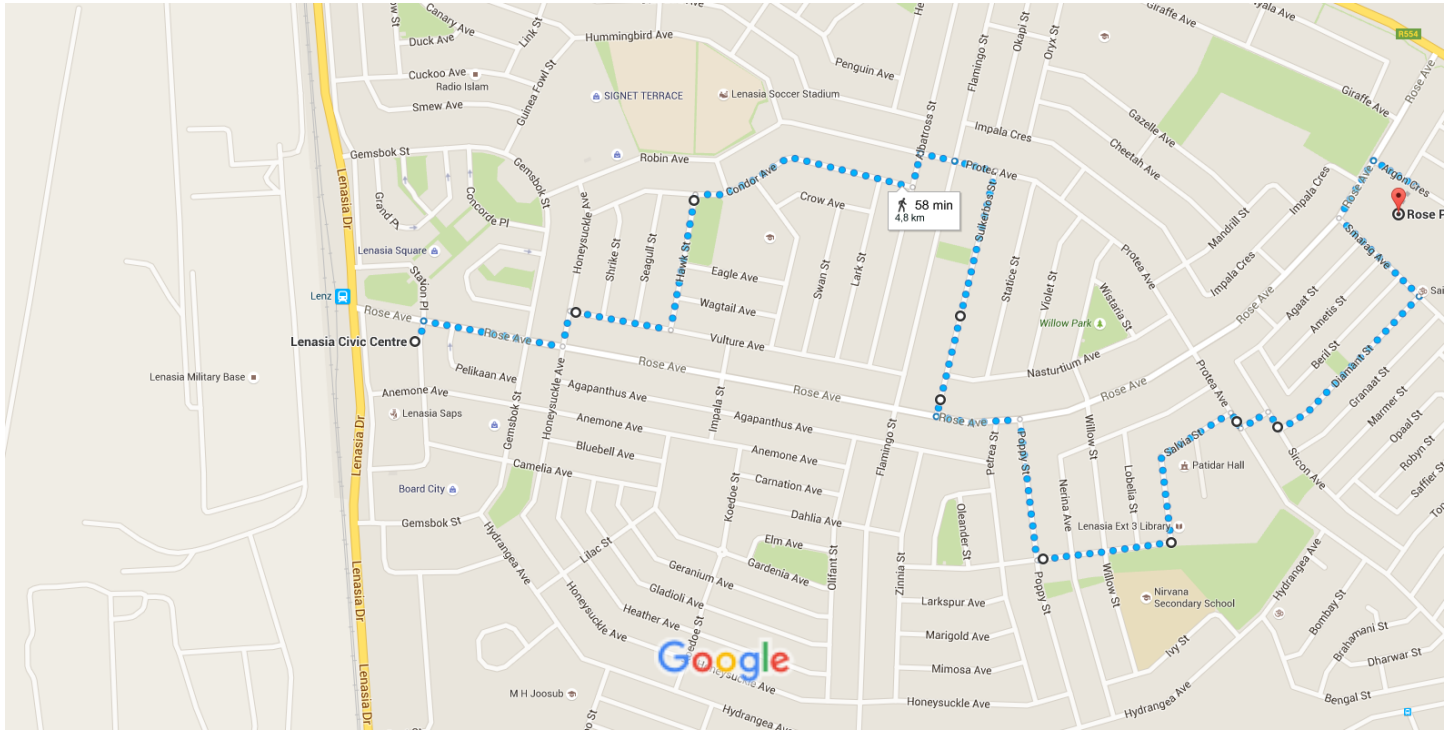

# Lenasia Civic Centre to Rose Park, Goud Crescent, Lenasia

Walk 4.8 km, 58 min

Map data ©2016 AfriGIS (Pty) Ltd, Google

200 m

via Rose Ave

58 min

4.8 km

Google Maps